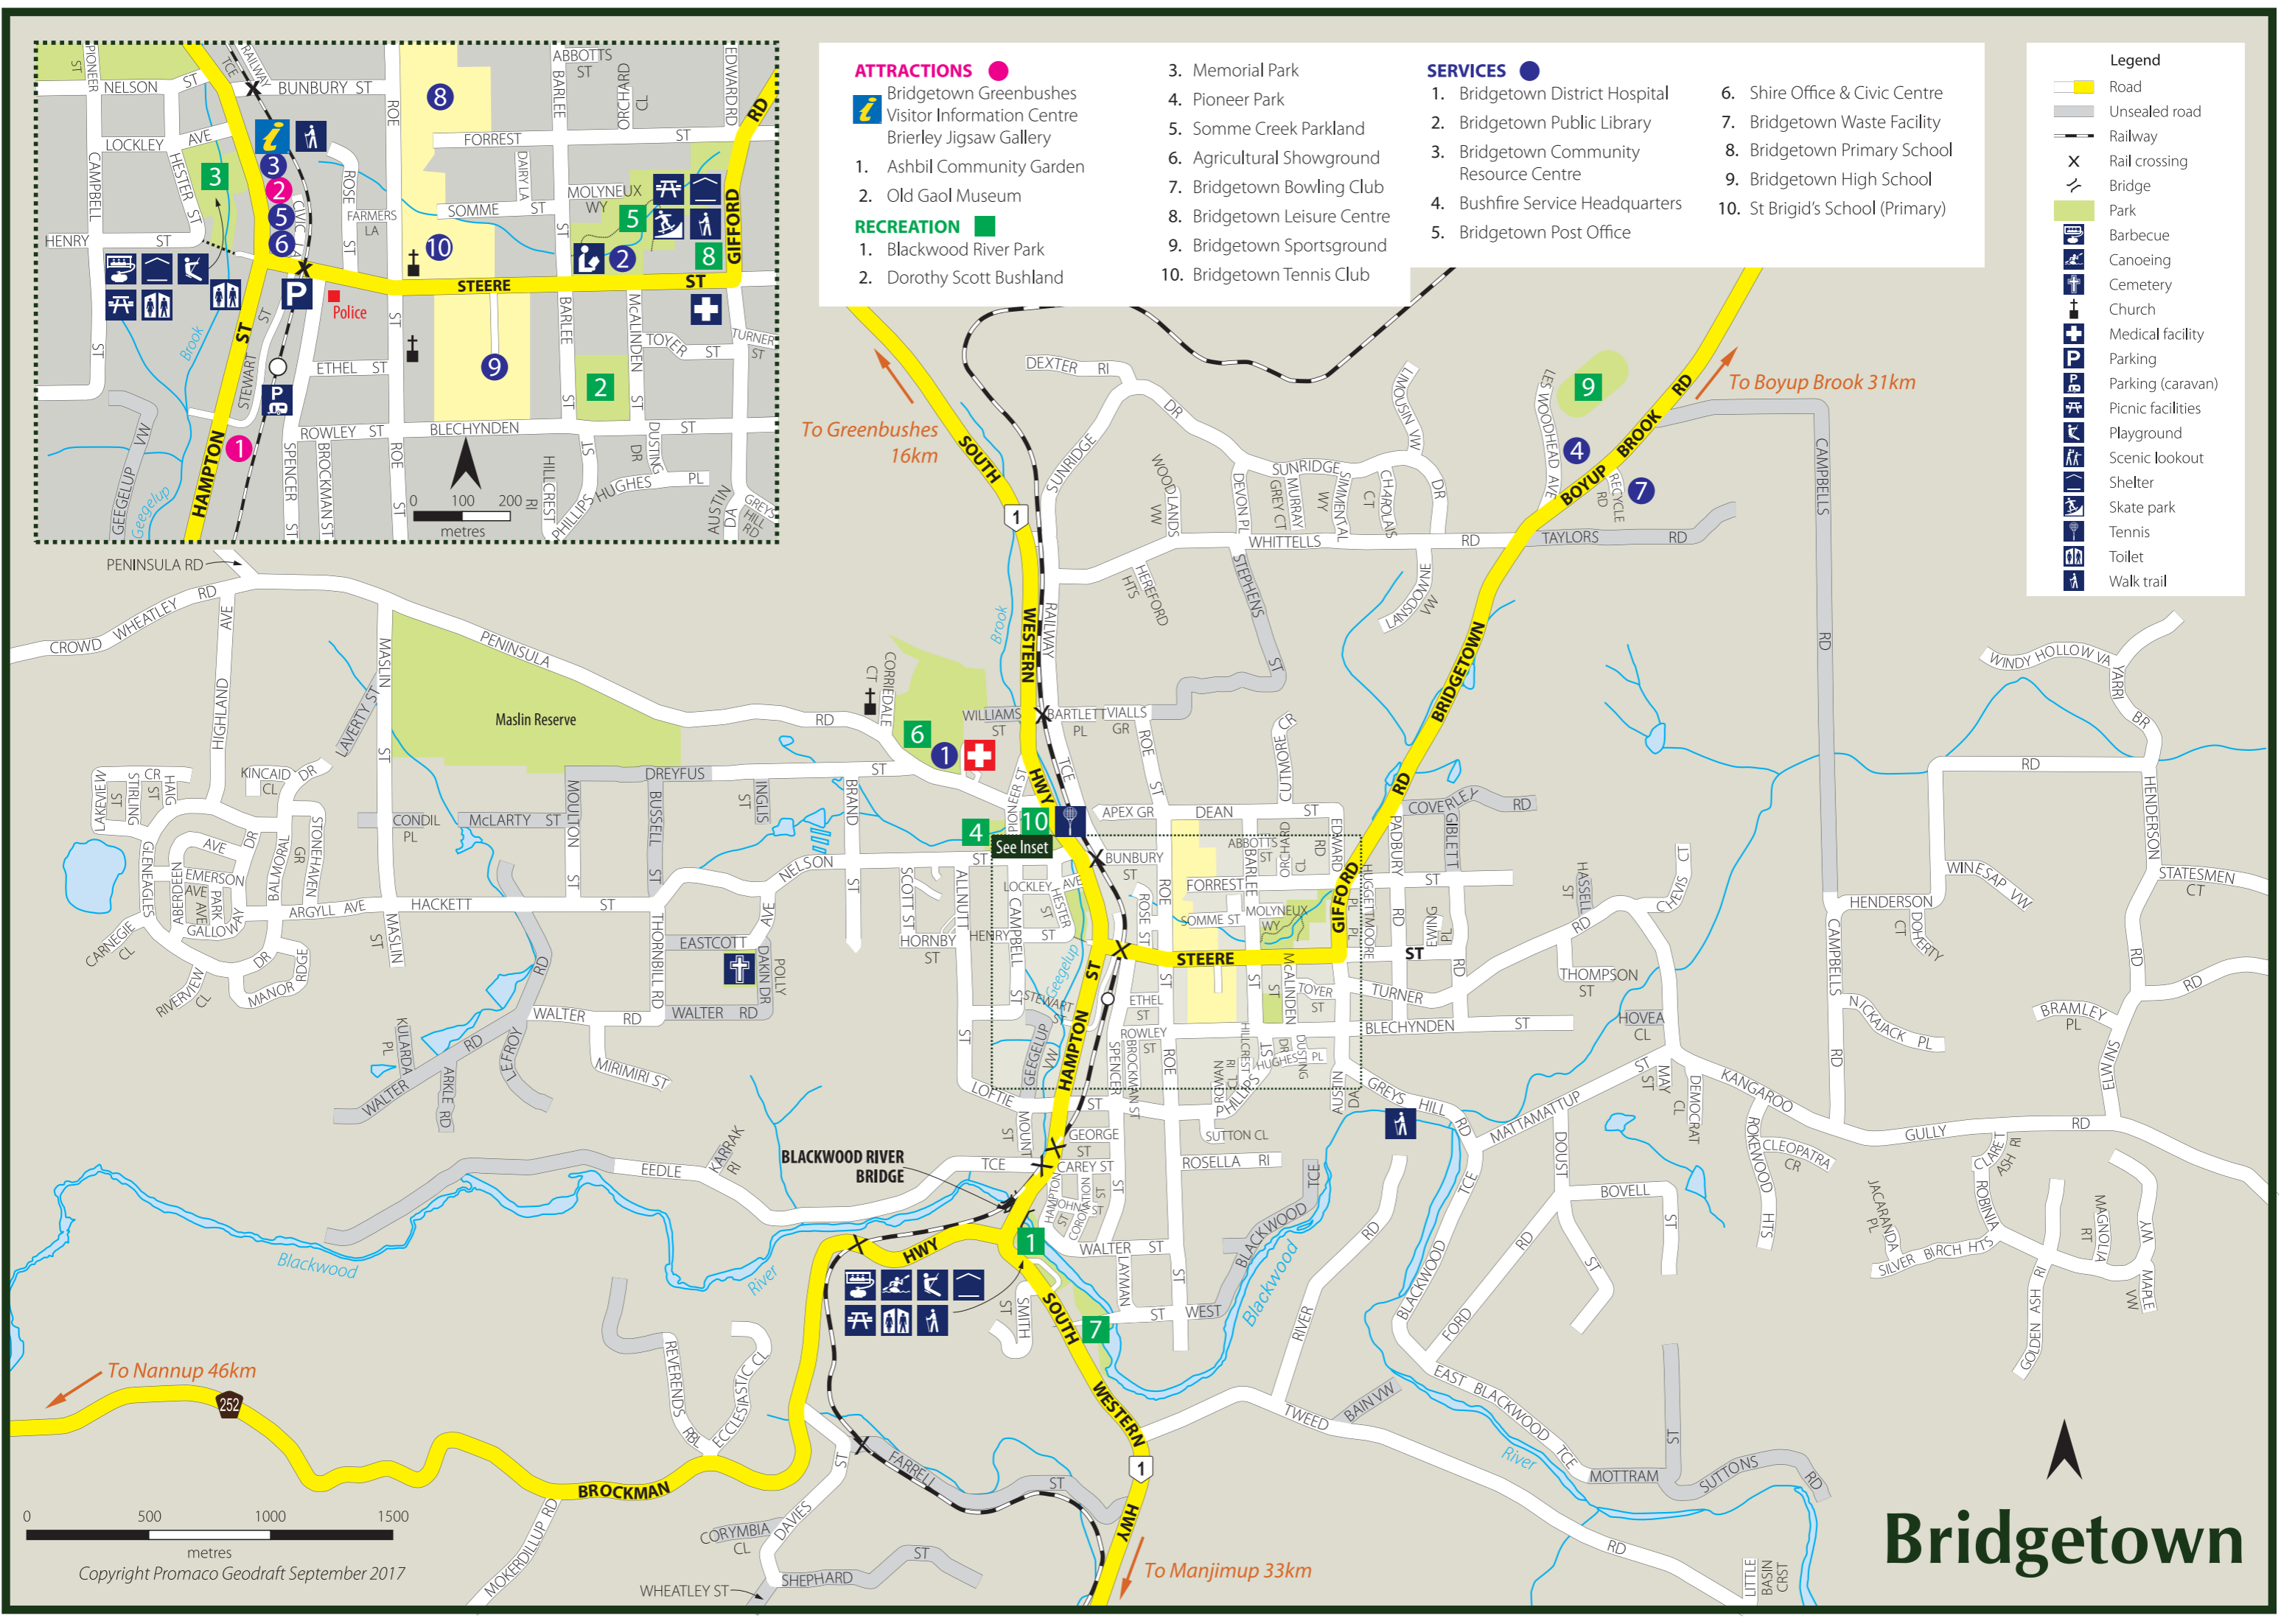

ATTRACTIONS

- Bridgetown Greenbushes
- Visitor Information Centre
- Brierley Jigsaw Gallery

1. Ashbil Community Garden
2. Old Gaol Museum

RECREATION

1. Blackwood River Park
2. Dorothy Scott Bushland

1. Agricultural Showground
2. Bridgetown Bowling Club
3. Bridgetown Leisure Centre
4. Bridgetown Sportsground
5. Bridgetown Tennis Club

SERVICES

1. Bridgetown District Hospital
2. Bridgetown Public Library
3. Bridgetown Community Resource Centre
4. Bushfire Service Headquarters
5. Bridgetown Post Office

1. Shire Office & Civic Centre
2. Bridgetown Waste Facility
3. Bridgetown Primary School
4. Bridgetown High School
5. St Brigid's School (Primary)

Legend

- Road
- Unsealed road
- Railway
- Rail crossing
- Bridge
- Park
- Barbecue
- Canoeing
- Cemetery
- Church
- Medical facility
- Parking
- Parking (caravan)
- Picnic facilities
- Playground
- Scenic lookout
- Shelter
- Skate park
- Tennis
- Toilet
- Walk trail

Bridgetown